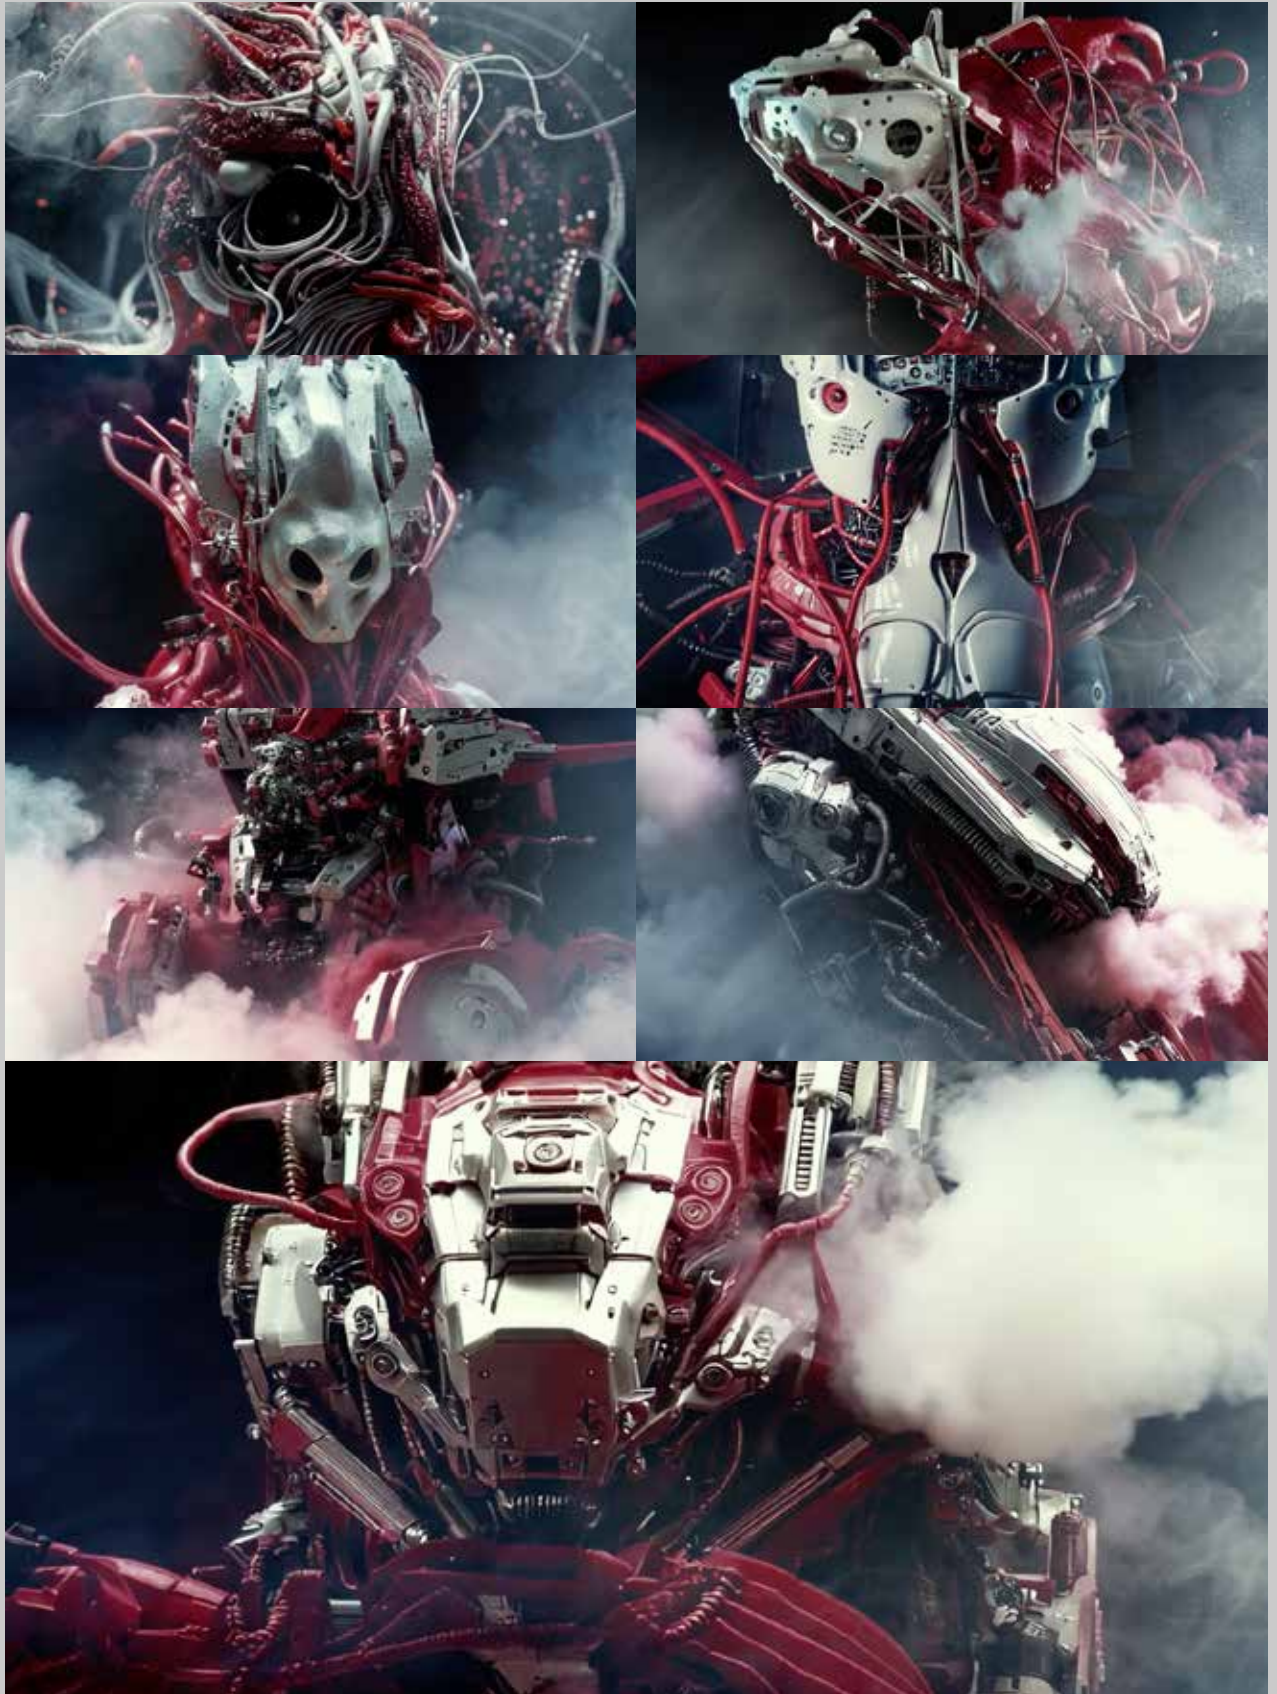

MAX DAHLHAUS

CLIENT   MAX DAHLHAUS
PROJECT   ASCENDANCEY / AI MUSIC VIDEO
ROLL   DIRECTION / ANIMATION
LINK   <https://www.tsaworks.com/project/ascendancy>