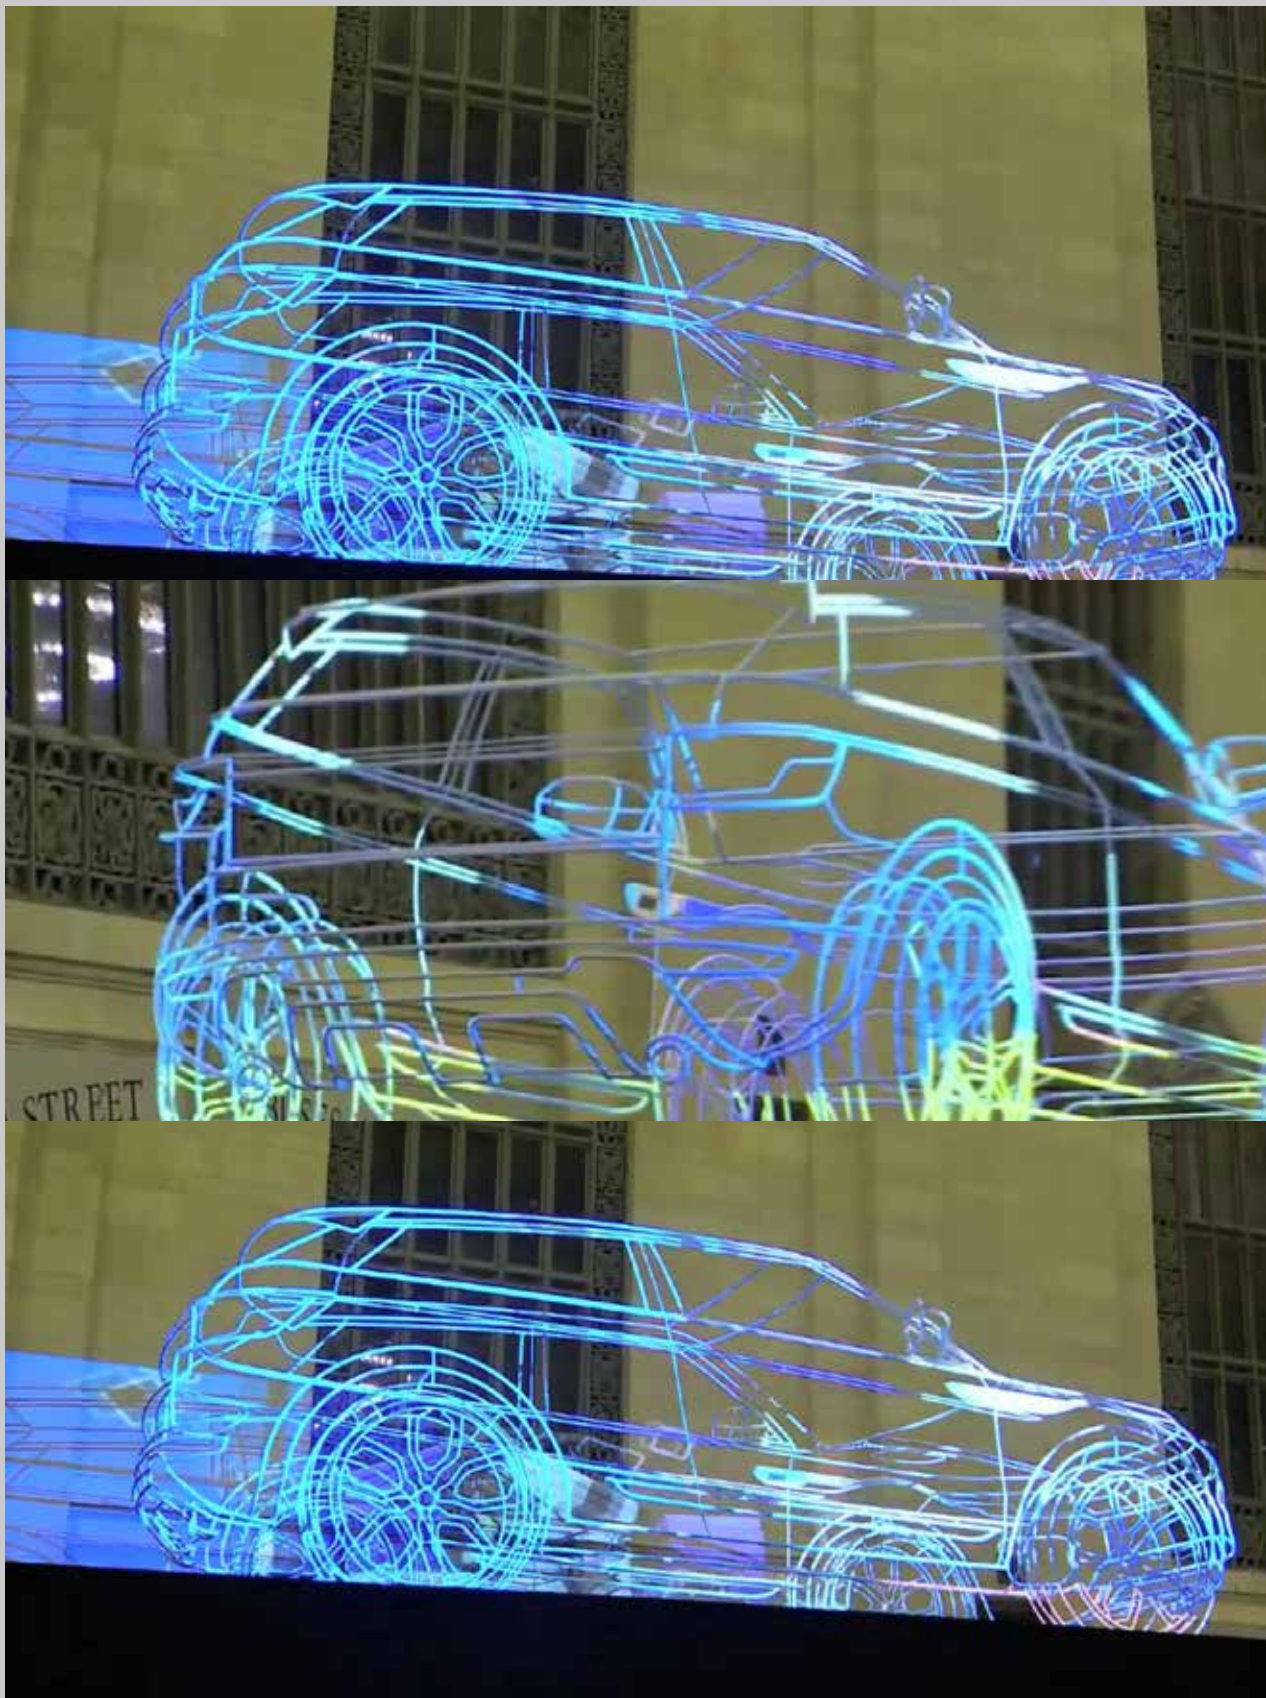

RANGE ROVER

CLIENT
PROJECT
ROLL

THE RUMPUS ROOM
SOUNDS OF THE CITY
3D GRID CAR RECONSTRUCTION / PROJECTION ANIMATION