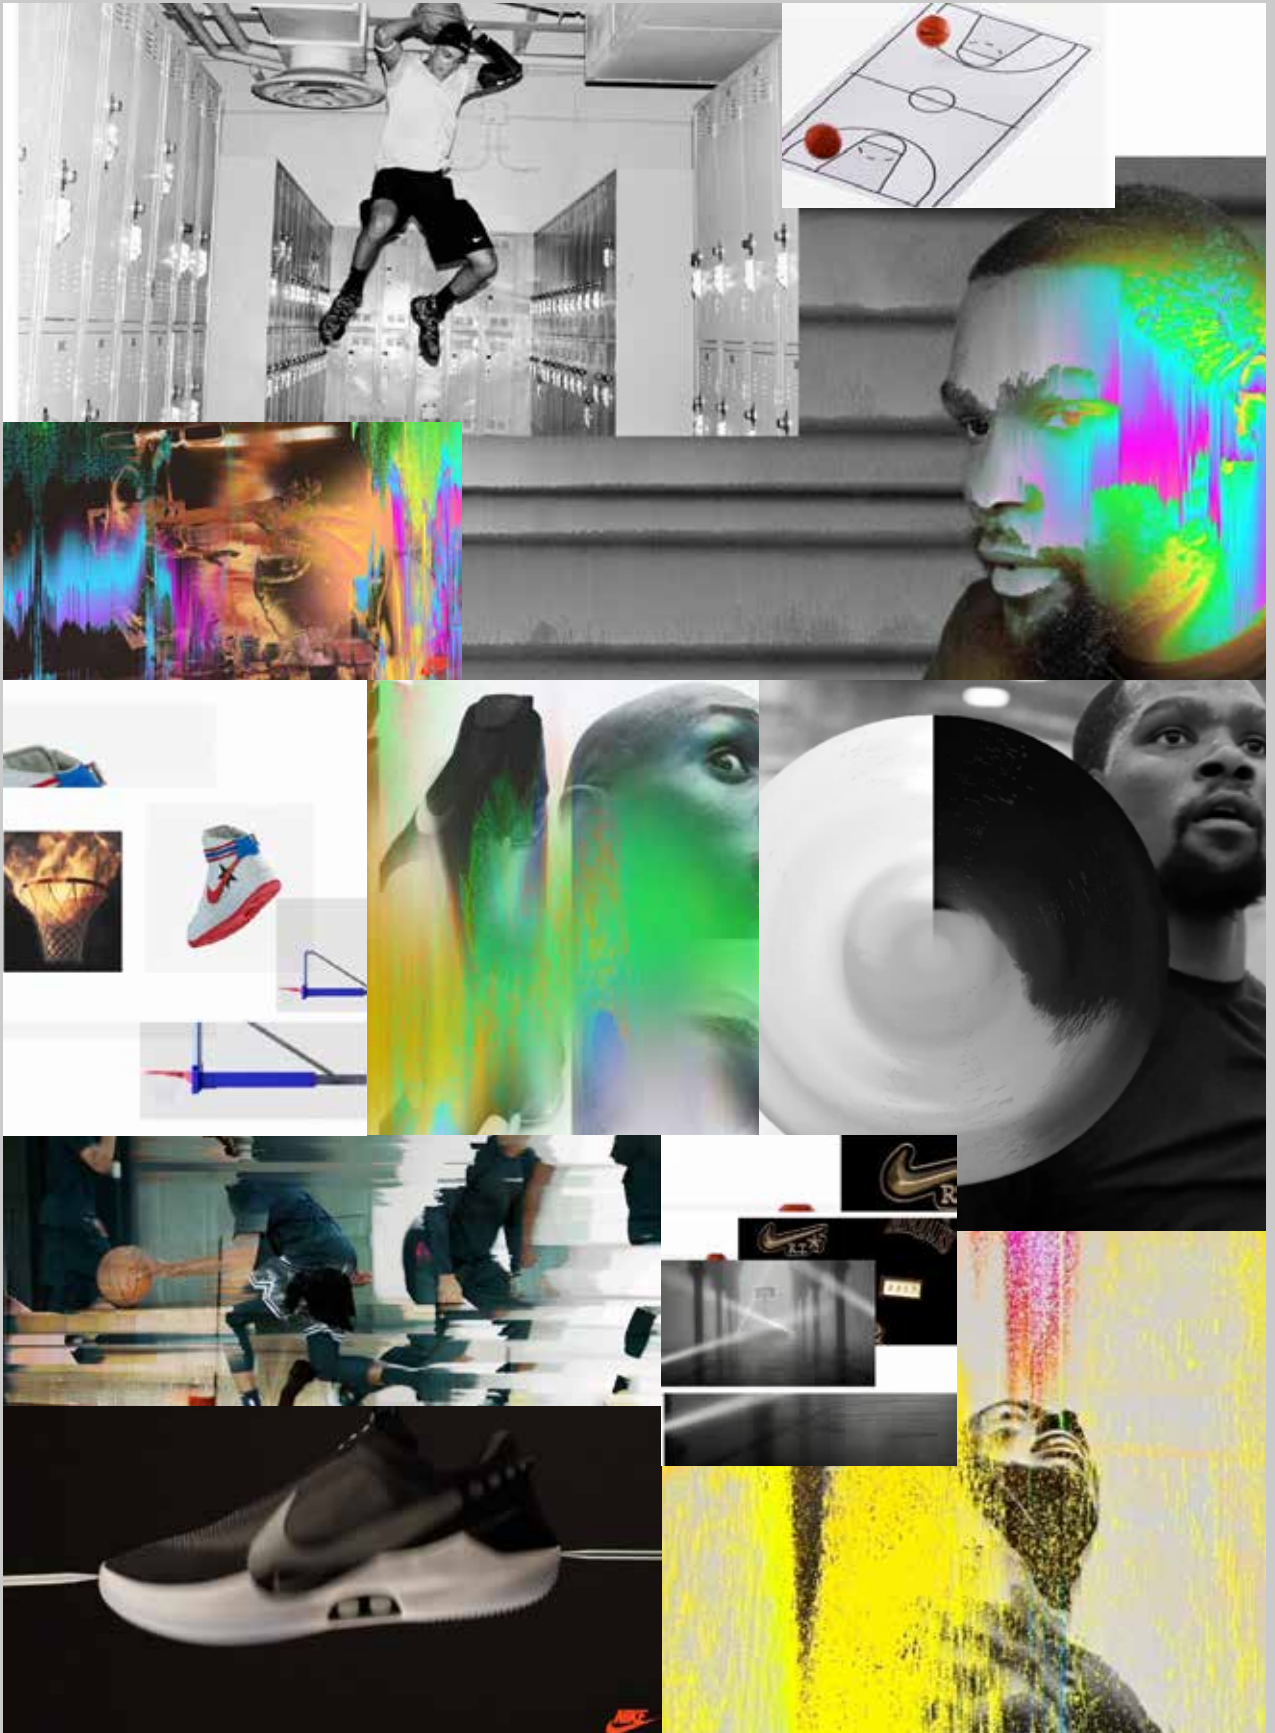

NIKE BASKETBALL

CLIENT
PROJECT
ROLL
LINK

NIKE
SOUL AND FUTURE
GLITCH ANIMATIONS / VIDEO PRODUCING
<https://www.tsaworks.com/project/nike-adapt-2-0>