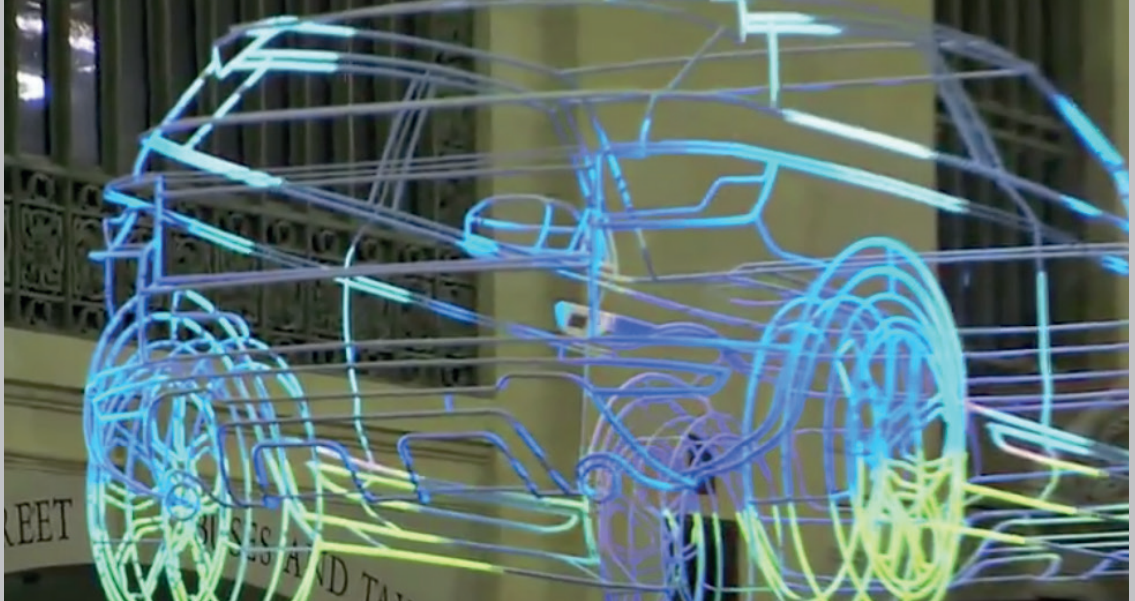

RANGE ROVER

CLIENT
PROJECT
ROLL

THE RUMPUS ROOM
SOUNDS OF THE CITY
3D GRID CAR RECONSTRUCTION / PROJECTION ANIMATION

WE ARE GOING TO MARS

CLIENT
PROJECT
ROLL
LINK

COMPANY CHRISTOPH WINKLER
WE ARE GOING TO MARS
3D ANIMATION / VISUAL CONCEPT / PRODUCTION
<https://www.tsaworks.com/project/we-are-going-to-mars>