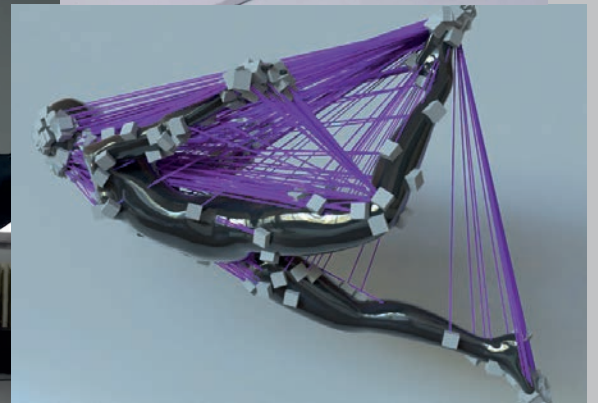

LOOK AT SHIRLEY

CLIENT
PROJECT
ROLL
LINK

COMPANY CHRISTOPH WINKLER
MOTION CAPTURE RESEARCH PROJECT
MOTION CAPTURE ANIMATIONS / PRODUCTION
<https://www.tsaworks.com/project/look-at-shirley>