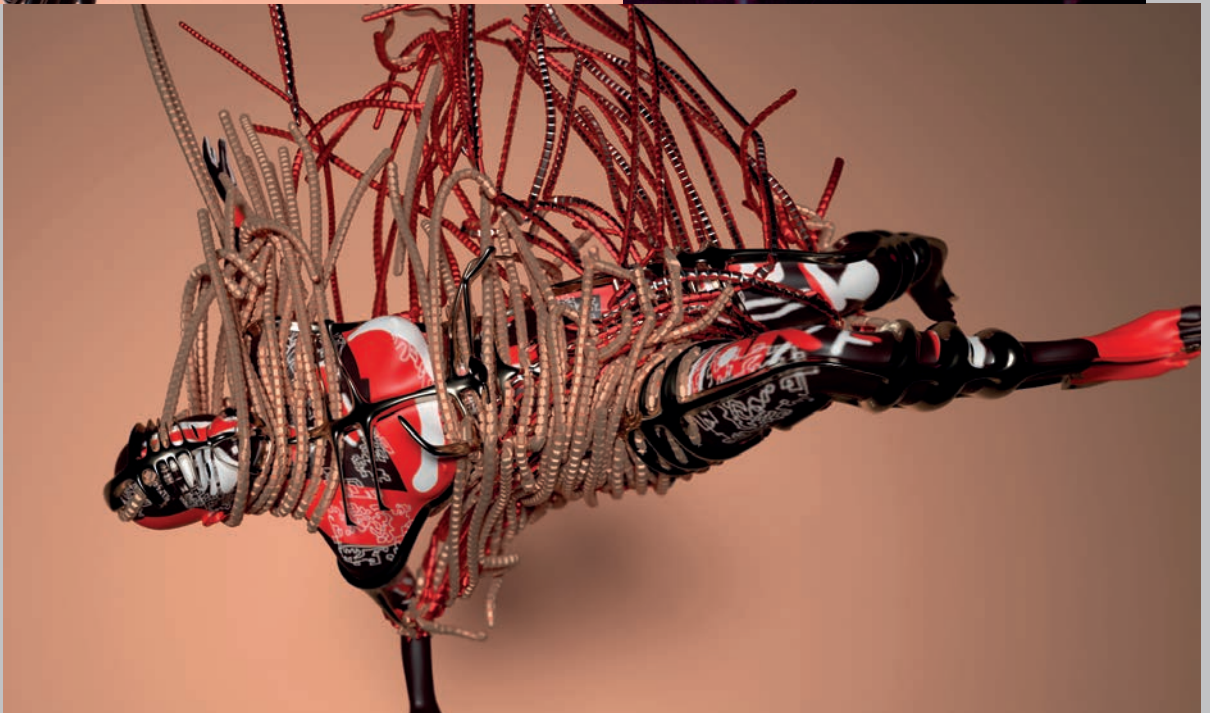

RANGE ROVER

CLIENT
PROJECT
ROLL

THE RUMPUS ROOM
SOUNDS OF THE CITY
3D GRID CAR RECONSTRUCTION / PROJECTION ANIMATION

WE ARE GOING TO MARS

CLIENT
PROJECT
ROLL
LINK

COMPANY CHRISTOPH WINKLER
WE ARE GOING TO MARS
3D ANIMATION / VISUAL CONCEPT / PRODUCTION
<https://www.tsaworks.com/project/we-are-going-to-mars>