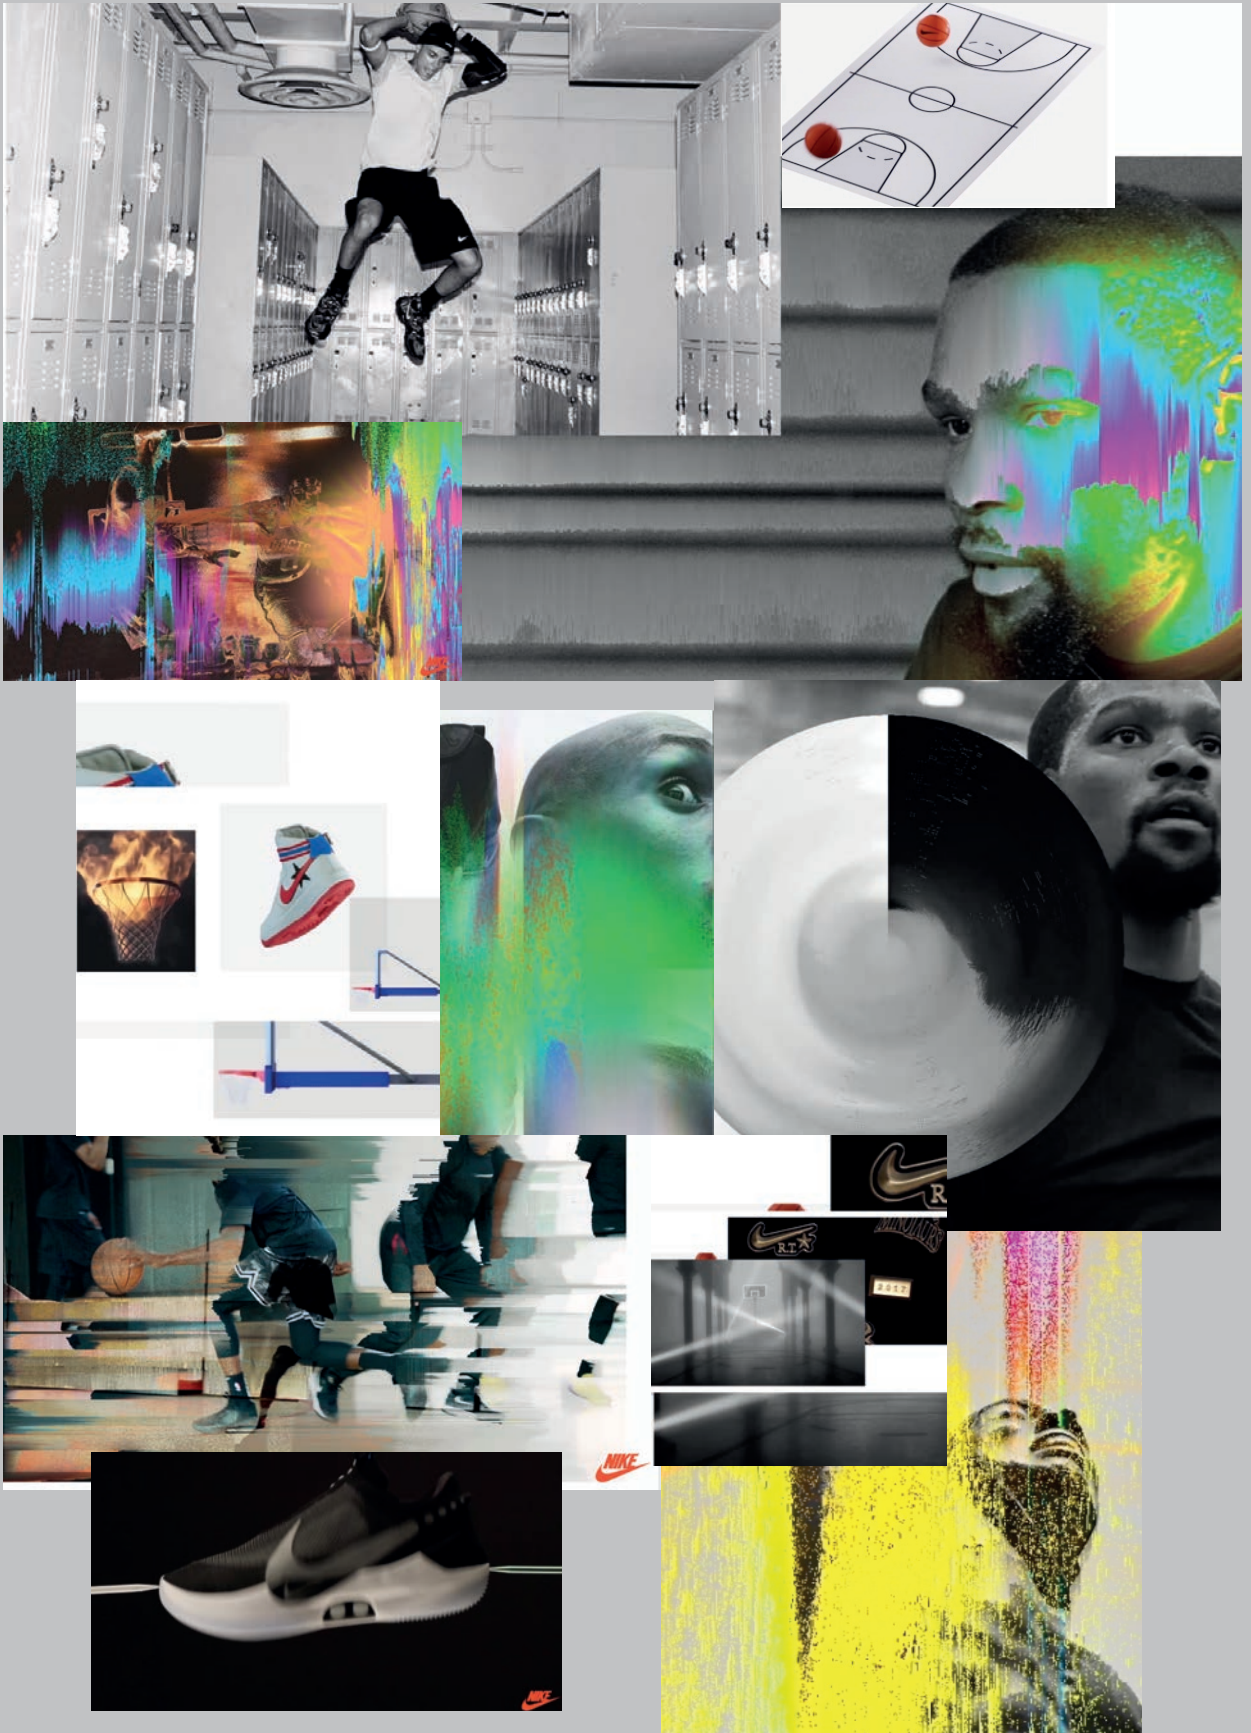

NIKE BASKETBALL

CLIENT NIKE
PROJECT SOUL AND FUTURE
ROLL GLITCH ANIMATIONS / VIDEO PRODUCING
LINK <https://www.tsaworks.com/project/nike-adapt-2-0>