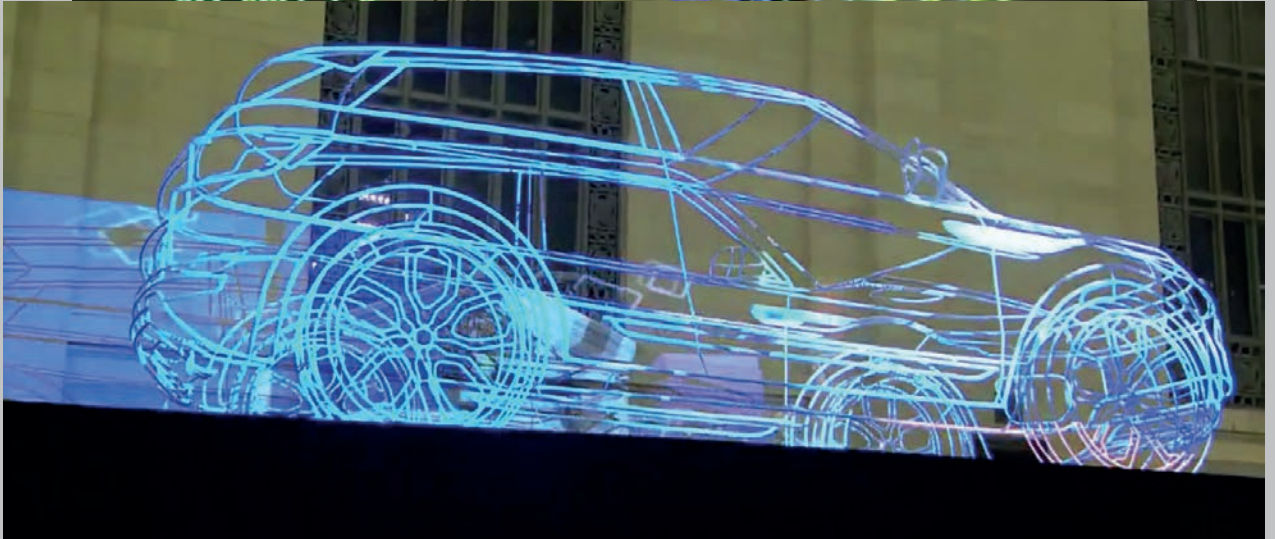

RANGE ROVER

CLIENT
PROJECT
ROLL

THE RUMPUS ROOM
SOUNDS OF THE CITY
3D GRID CAR RECONSTRUCTION / PROJECTION ANIMATION

WE ARE GOING TO MARS

CLIENT
PROJECT
ROLL
LINK

COMPANY CHRISTOPH WINKLER
WE ARE GOING TO MARS
3D ANIMATION / VISUAL CONCEPT / PRODUCTION
<https://www.tsaworks.com/project/we-are-going-to-mars>