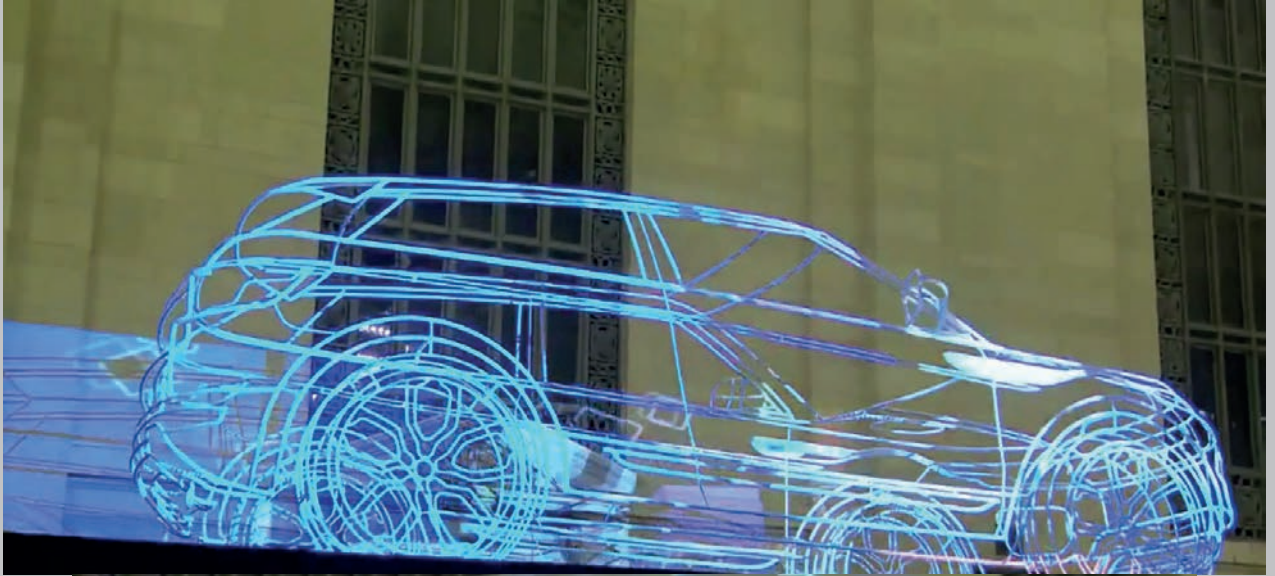

RANGE ROVER

CLIENT
PROJECT
ROLL

THE RUMPUS ROOM
SOUNDS OF THE CITY
3D GRID CAR RECONSTRUCTION / PROJECTION ANIMATION

WE ARE GOING TO MARS

CLIENT
PROJECT
ROLL
LINK

COMPANY CHRISTOPH WINKLER
WE ARE GOING TO MARS
3D ANIMATION / VISUAL CONCEPT / PRODUCTION
<https://www.tsaworks.com/project/we-are-going-to-mars>