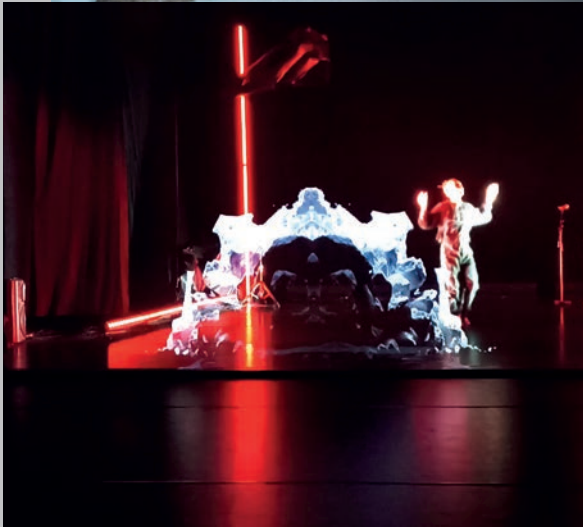

SONGS/DANCES ABOUT THE WEATHER

CLIENT
PROJECT
ROLL
LINK

COMPANY CHRISTOPH WINKLER
HOLOVISION PROJECTION
DIRECTION / ANIMATION / COMPOSITING / PRODUCTION
<https://www.tsaworks.com/project/songs-and-dances-about-the-weather>