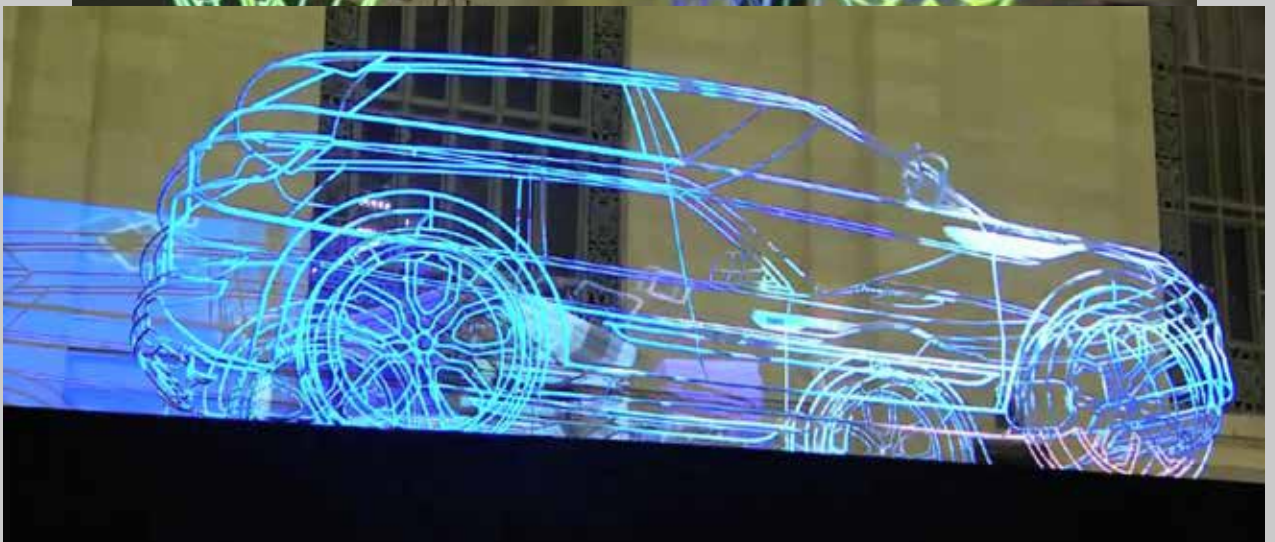

RANGE ROVER

CLIENT

THE RUMPUS ROOM

PROJECT

SOUNDS OF THE CITY

ROLL

3D GRID CAR RECONSTRUCTION / PROJECTION ANIMATION