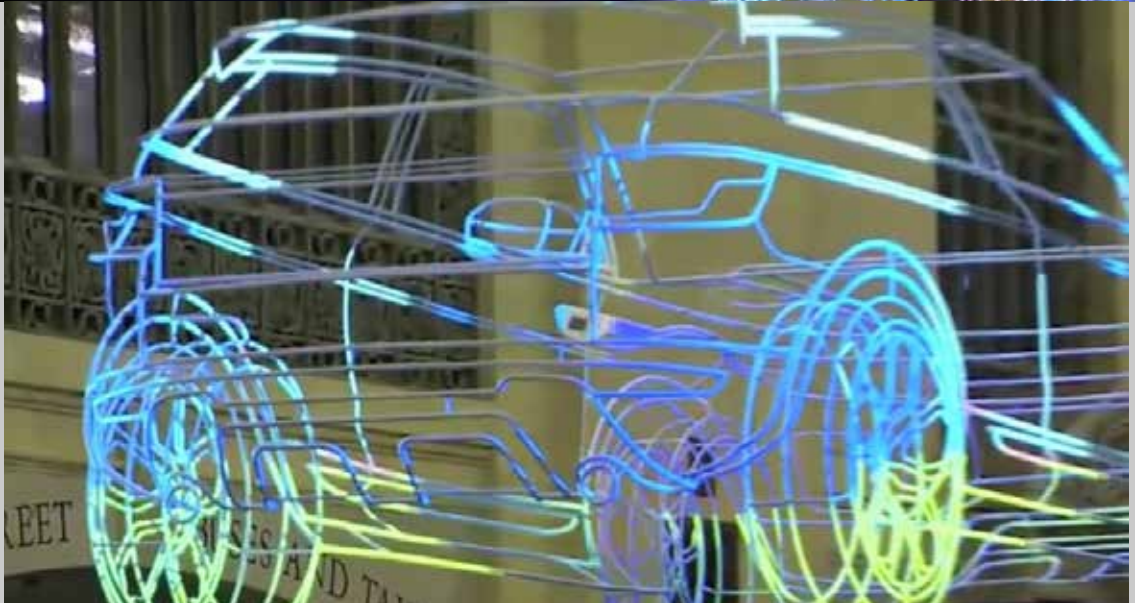

RANGE ROVER

CLIENT

THE RUMPUS ROOM

PROJECT

SOUNDS OF THE CITY

ROLL

3D GRID CAR RECONSTRUCTION / PROJECTION ANIMATION