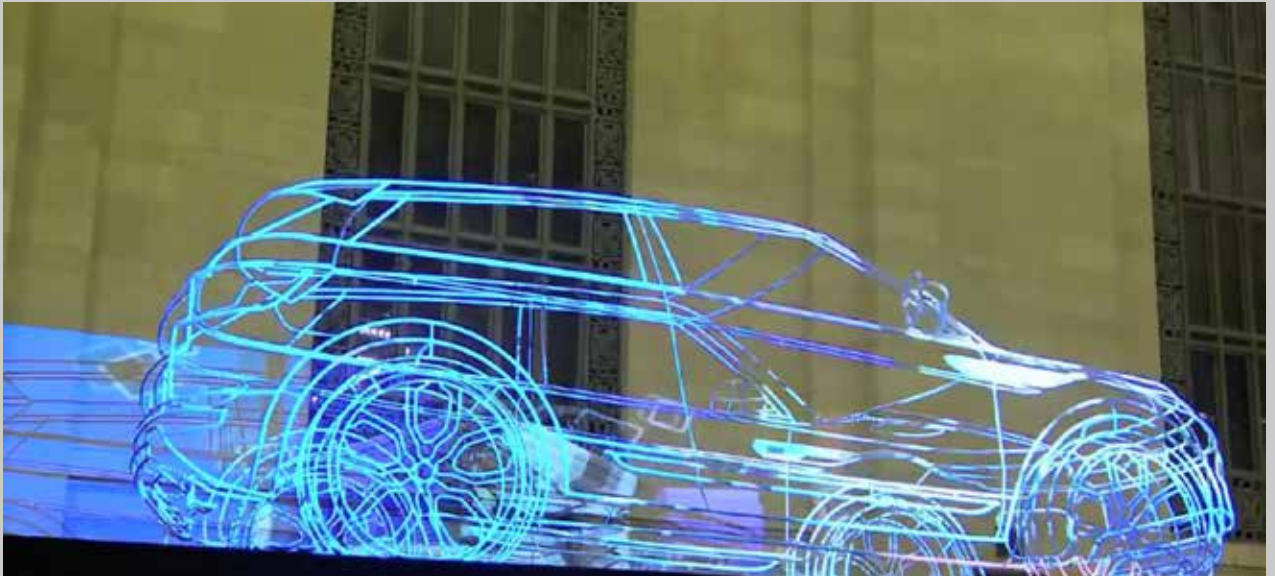

RANGE ROVER

CLIENT

THE RUMPUS ROOM

PROJECT

SOUNDS OF THE CITY

ROLL

3D GRID CAR RECONSTRUCTION / PROJECTION ANIMATION