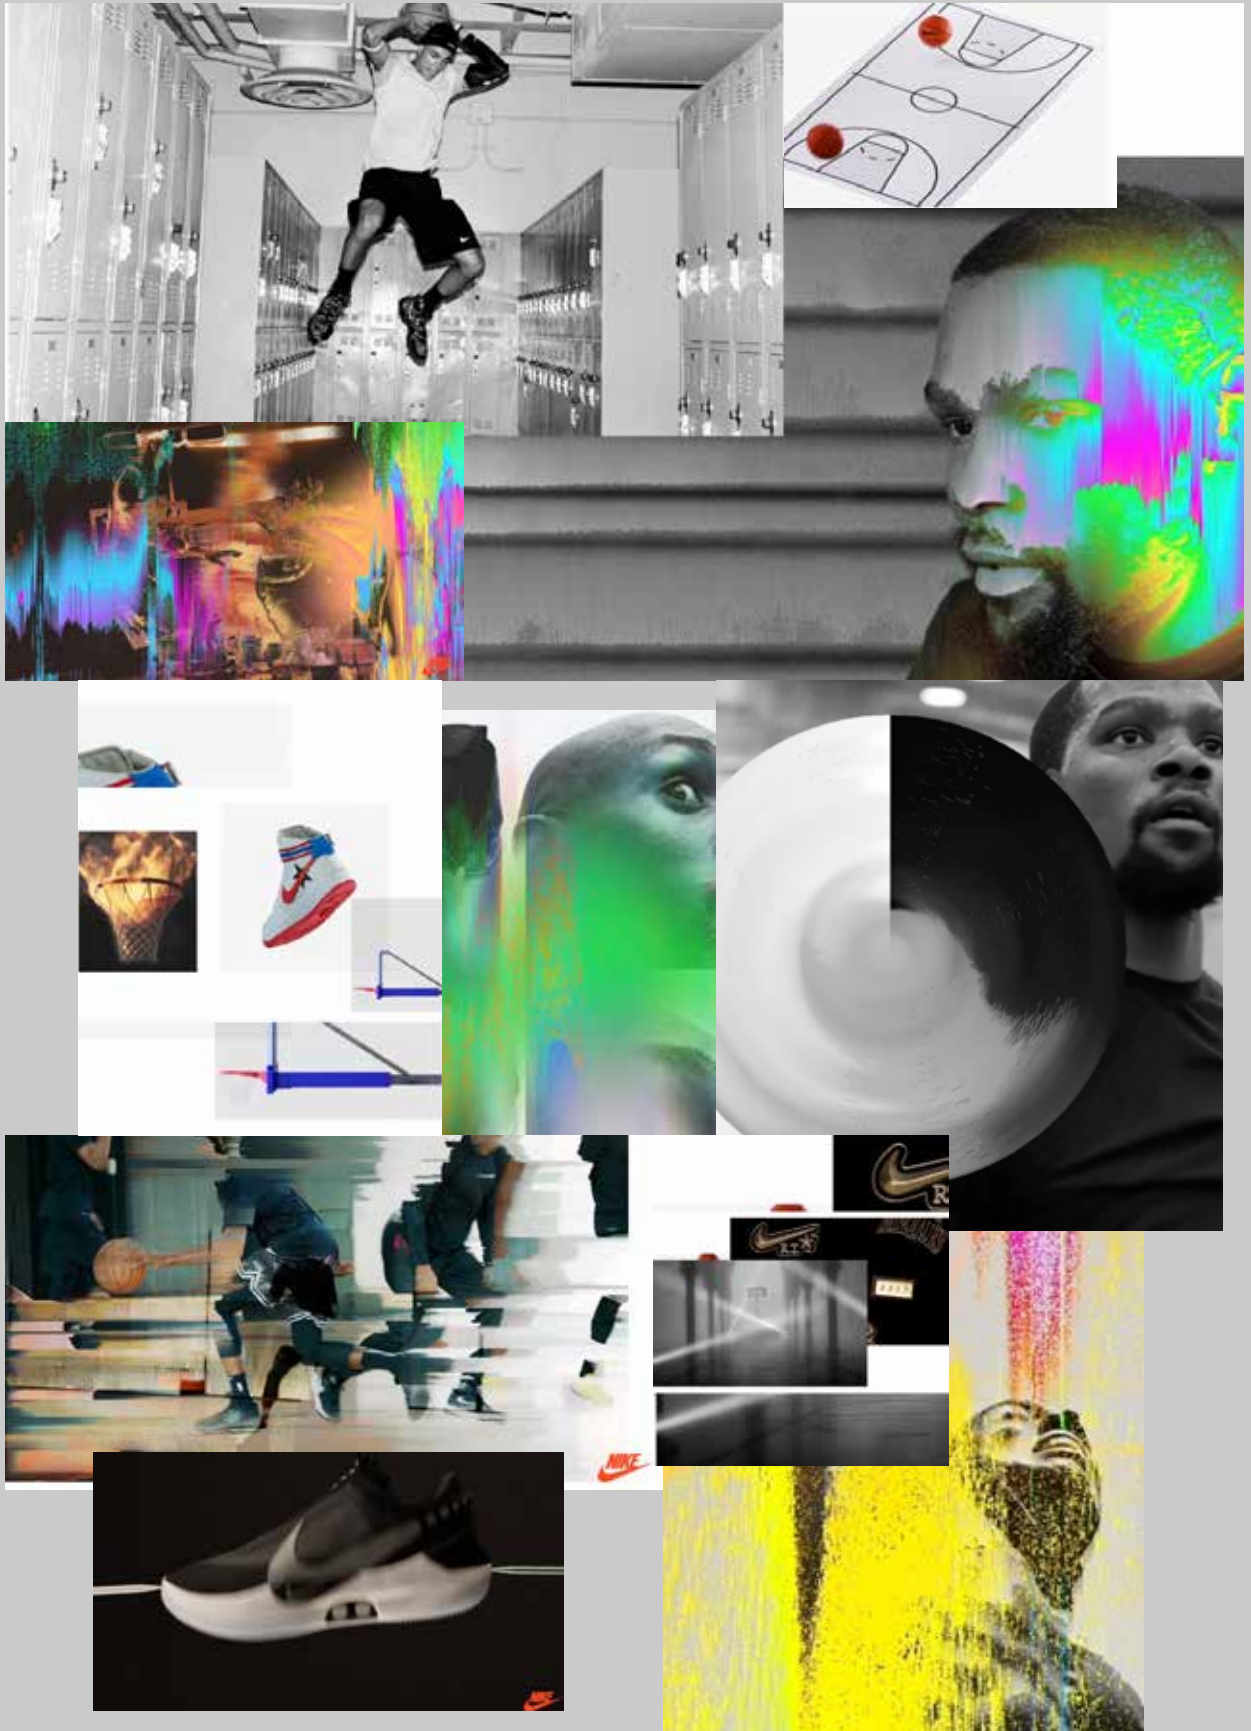

NIKE BASKETBALL

CLIENT NIKE
PROJECT SOUL AND FUTURE
ROLL GLITCH ANIMATIONS / VIDEO PRODUCING
LINK <https://www.tsaworks.com/project/nike-adapt-2-0>